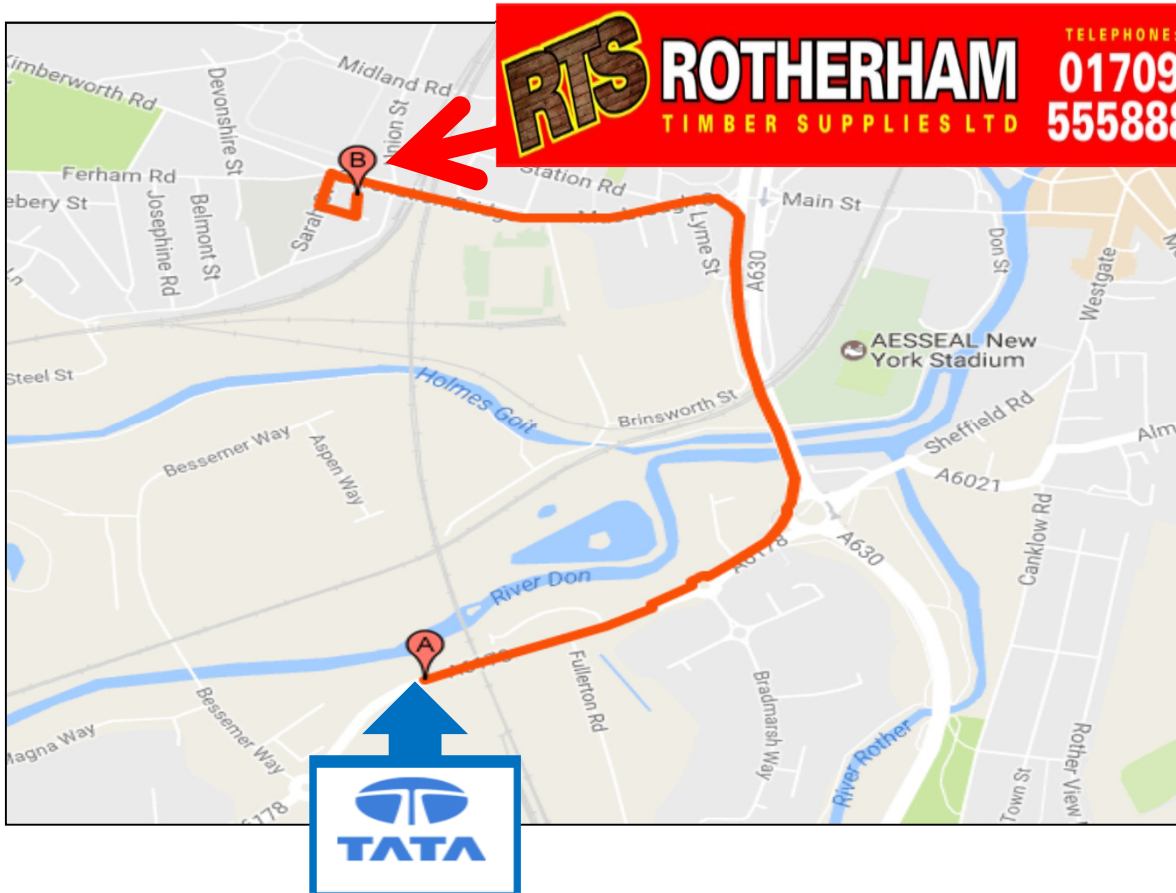

Directions from:
Tata Steel Brinsworth, S60 1BN
To Rotherham Timber Supplies Ltd, Rotherham S61 1AY

RTS ROTHERHAM
TIMBER SUPPLIES LTD
TELEPHONE: **01709 55888**

Distance: **1.23 miles**, about **4 minutes**
Start: Rotherham S60 1BN, UK

- | | |
|--|-----------|
| 1 Head northeast on Sheffield Rd/A6178 toward Fullerton Rd
Go through 1 roundabout | 0.4 miles |
| 2 At the roundabout, take the 1st exit onto Centenary Way/A630 | 0.4 miles |
| 3 Turn left onto Masbrough St | 0.2 miles |
| 4 Continue onto Coronation Bridge | 0.2 miles |
| 5 Turn left onto Sarah St | 210 ft |
| 6 Turn left onto Tummon Street | 177 ft |
| 7 Turn left to stay onto Tummon Street | 128 ft |
| Finish: Destination will be on left | |