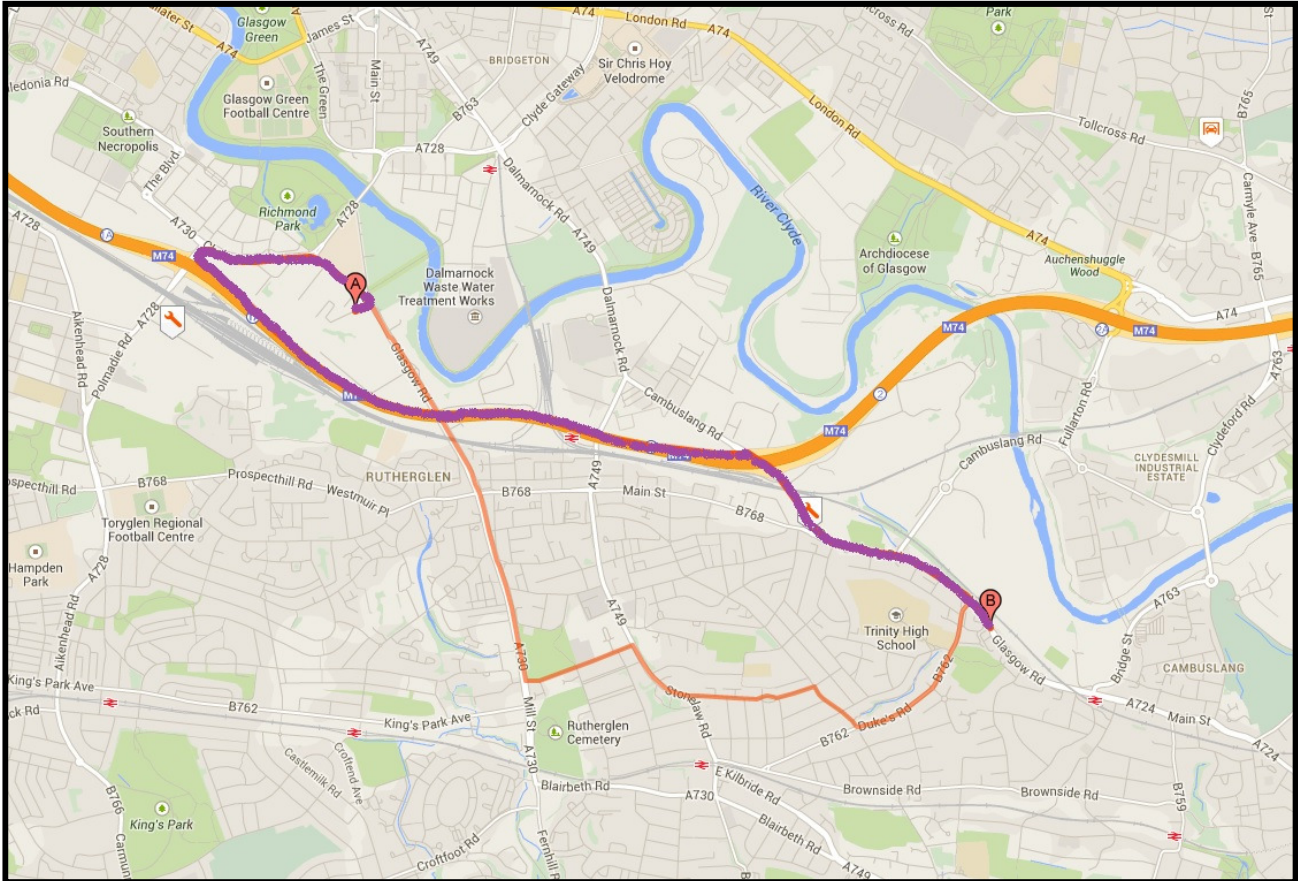

Directions from:
Shawfield Timber, Queensferry Street, G73 1SG to
Clydebridge Works, Cambuslang, Glasgow G72 7TX

Distance: **2.28 miles**, about **8 minutes**
Start: **G73 1SG**

- | | |
|--|-------------------|
| 1 Start out at Shawfield Timber, Queensferry Street | 0.0 miles |
| 2 Head northeast toward Glasgow Rd/A730 | <1 miles |
| 3 Turn right onto Glasgow Rd/A730 | 0.6 miles |
| 4 Turn left onto Main St/B768 Continue to follow B768 | 0.1 miles |
| 5 At the roundabout, take the 2nd exit onto Cambuslang Rd/A724, Continue to follow A724 | 0.6 miles |
| Finish: Arrive at Clydebridge Works, Cambuslang, G72 7TX | 2.28 miles |