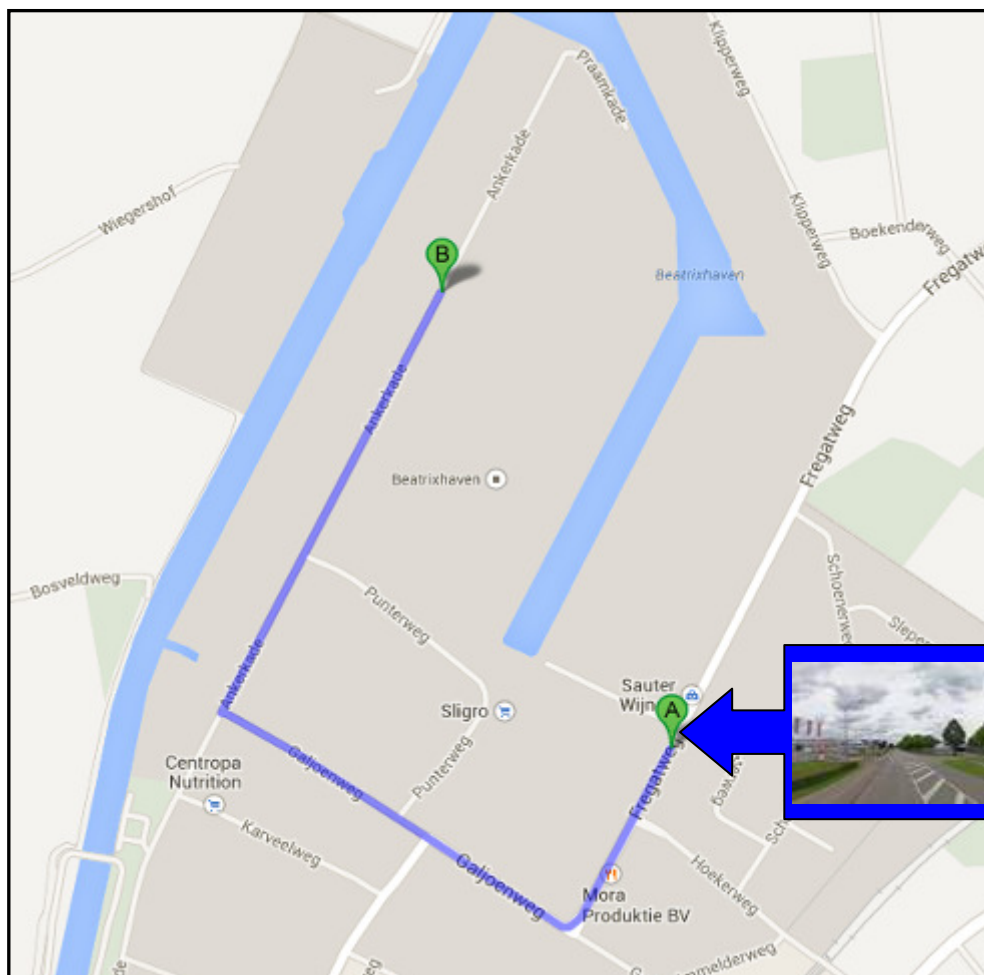

Directions from:
De Boo bouwmaterialen Fregatweg 48 6222 NZ Maastricht Netherlands to:
Tata Steel Tubes Maastricht Ankerkade 71 6222 NL Maastricht Netherlands

- | | |
|---|-------------|
| 1 Head southwest on Fregatweg toward Hoekerweg | 350m |
| 2 Turn right onto Galjoenweg | 750m |
| 3 Turn right onto Ankerkade Destination will be on the right | 900m |

Finish: Arrive at **Tata Steel Tubes Maastricht Ankerkade 716222 NL Maastricht Netherlands**