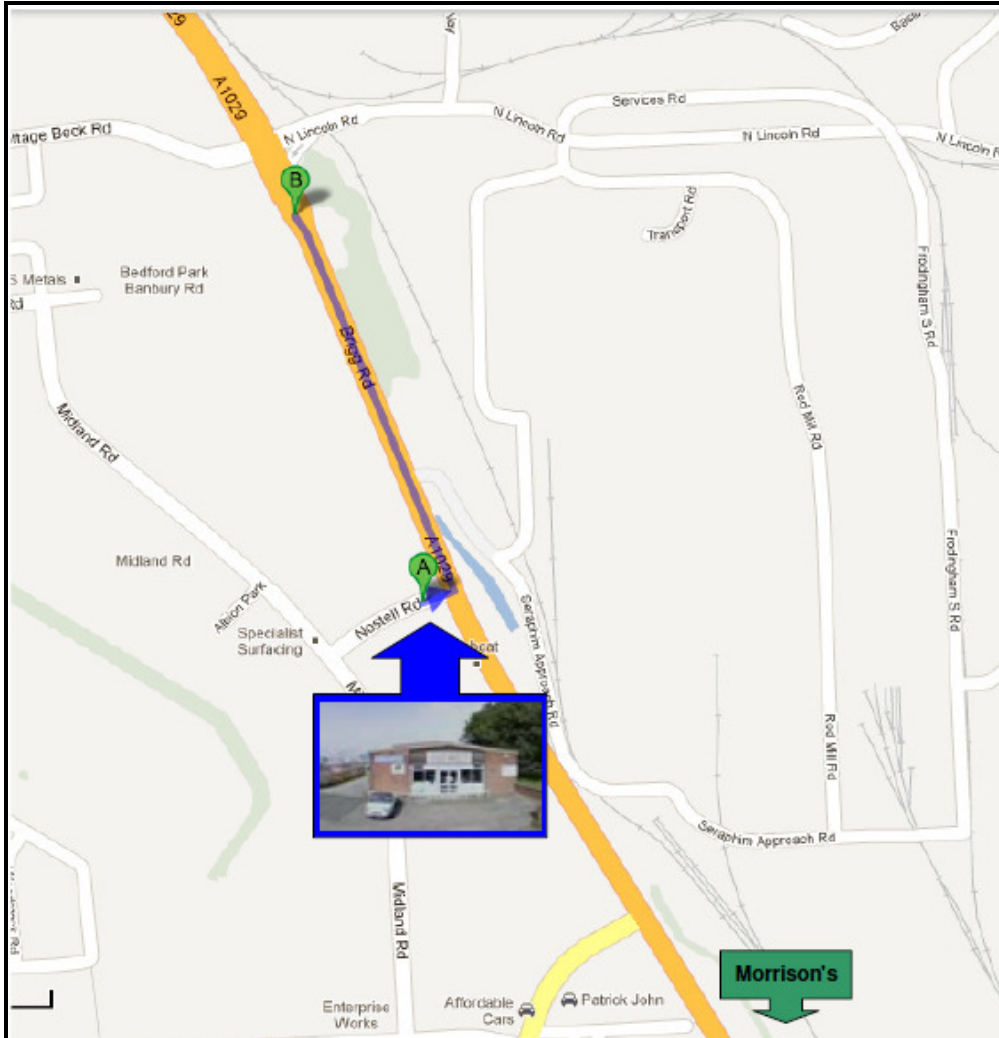

**Directions from:**  
**Engweld, Nostell Road, Brigg Road, Scunthorpe, DN16 1DL**  
**to Gate D, Scunthorpe Rod Mill, Brigg Road DN16 1BP**

Distance: **0.63 miles**, about **1 minute**

**Start: DN16 1DL**

- |   |            |
|---|------------|
| <b>1</b> Start out at <b>Engweld, Nostell Road</b>                          |            |
| <b>2</b> Turn left onto the <b>A1029 Brigg Road</b>                         | 0.05 miles |
| <b>3</b> Forward onto <b>A1029 Brigg Road</b> , destination is on the right | 0.63 miles |

**Finish: Arrive at Gate D, Scunthorpe Rod Mill, Brigg Road DN16 1BP**