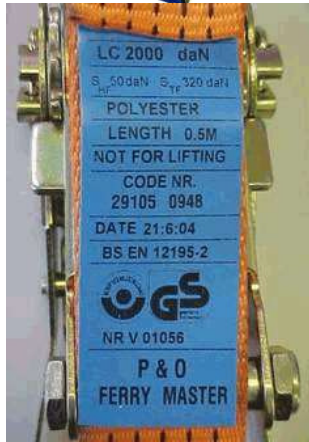

Web lashing / Strap Standard

Web Lashing Straps

- must have a Label attached, comply with EN12195 –2
- A minimum lashing capacity of LC2000daN, & be in good condition.